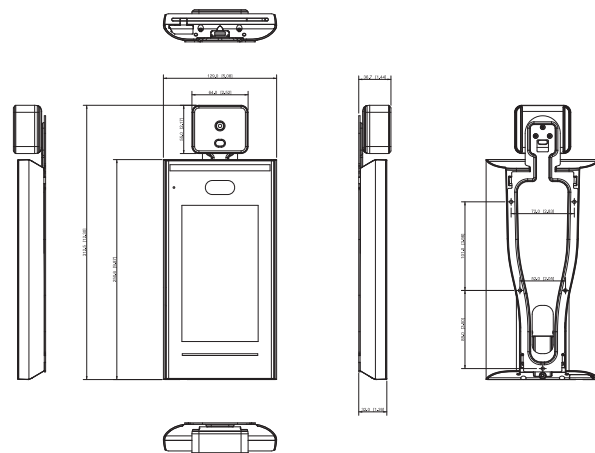

Capacity

User Capacity	100,000
Face Image Capacity	100,000
Card Capacity	100,000
Password Capacity	100,000
Record Capacity	300,000 records

Port

RS-485	1
RS-232	1
Wiegand	1 (input or output)
USB	2 USB2.0 port
Ethernet	1 1000M Ethernet Port 1 10M/100M Ethernet Port
Alarm Input	2 (Switch quantity)
Alarm Output	2 (Relay)
Alarm Linkage	Yes
Exit Button	1
Door Status Detection	1
Lock Control	1

Alarm

Anti-Passback	Yes
Tamper	Yes
Duress	Yes
Door Sensor Timeout	Yes

Intrusion	Yes
Illegal Card Exceeding Threshold	Yes

General

Power Supply	Provided
Power Supply Mode	DC 12V 2A
Power Consumption	≤24W
Product Dimensions	312.5 mm × 129.0 mm × 36.7 mm (12.30" × 5.08" × 1.44")
Packaging Dimensions	Controller packing: 380 mm × 235 mm × 124 mm (14.96" × 9.25" × 4.88") Protective case: 494 mm × 402 mm × 275 mm (19.45" × 15.83" × 10.83")
Working Temperature	temperature monitoring mode disabled: -10°C to +55°C (+14°C to +131°C) temperature monitoring mode enabled: +15°C to +32°C (+59°C to +89.6°C)
Working Humidity	0%RH–90%RH (non-condensing)
Working Environment	Indoor
Gross Weight	2.2 kg (4.85 lb)
Installation	Wall mounted
Certifications	CE/FCC

Ordering Information

Type	Model	Description
Temperature Monitoring Access Control Terminal (Indoor)	DHI-ASI7213X-T1	7-inch Temperature Monitoring Access Control Terminal(Indoor)

Dimensions (mm[inch])

Contact us